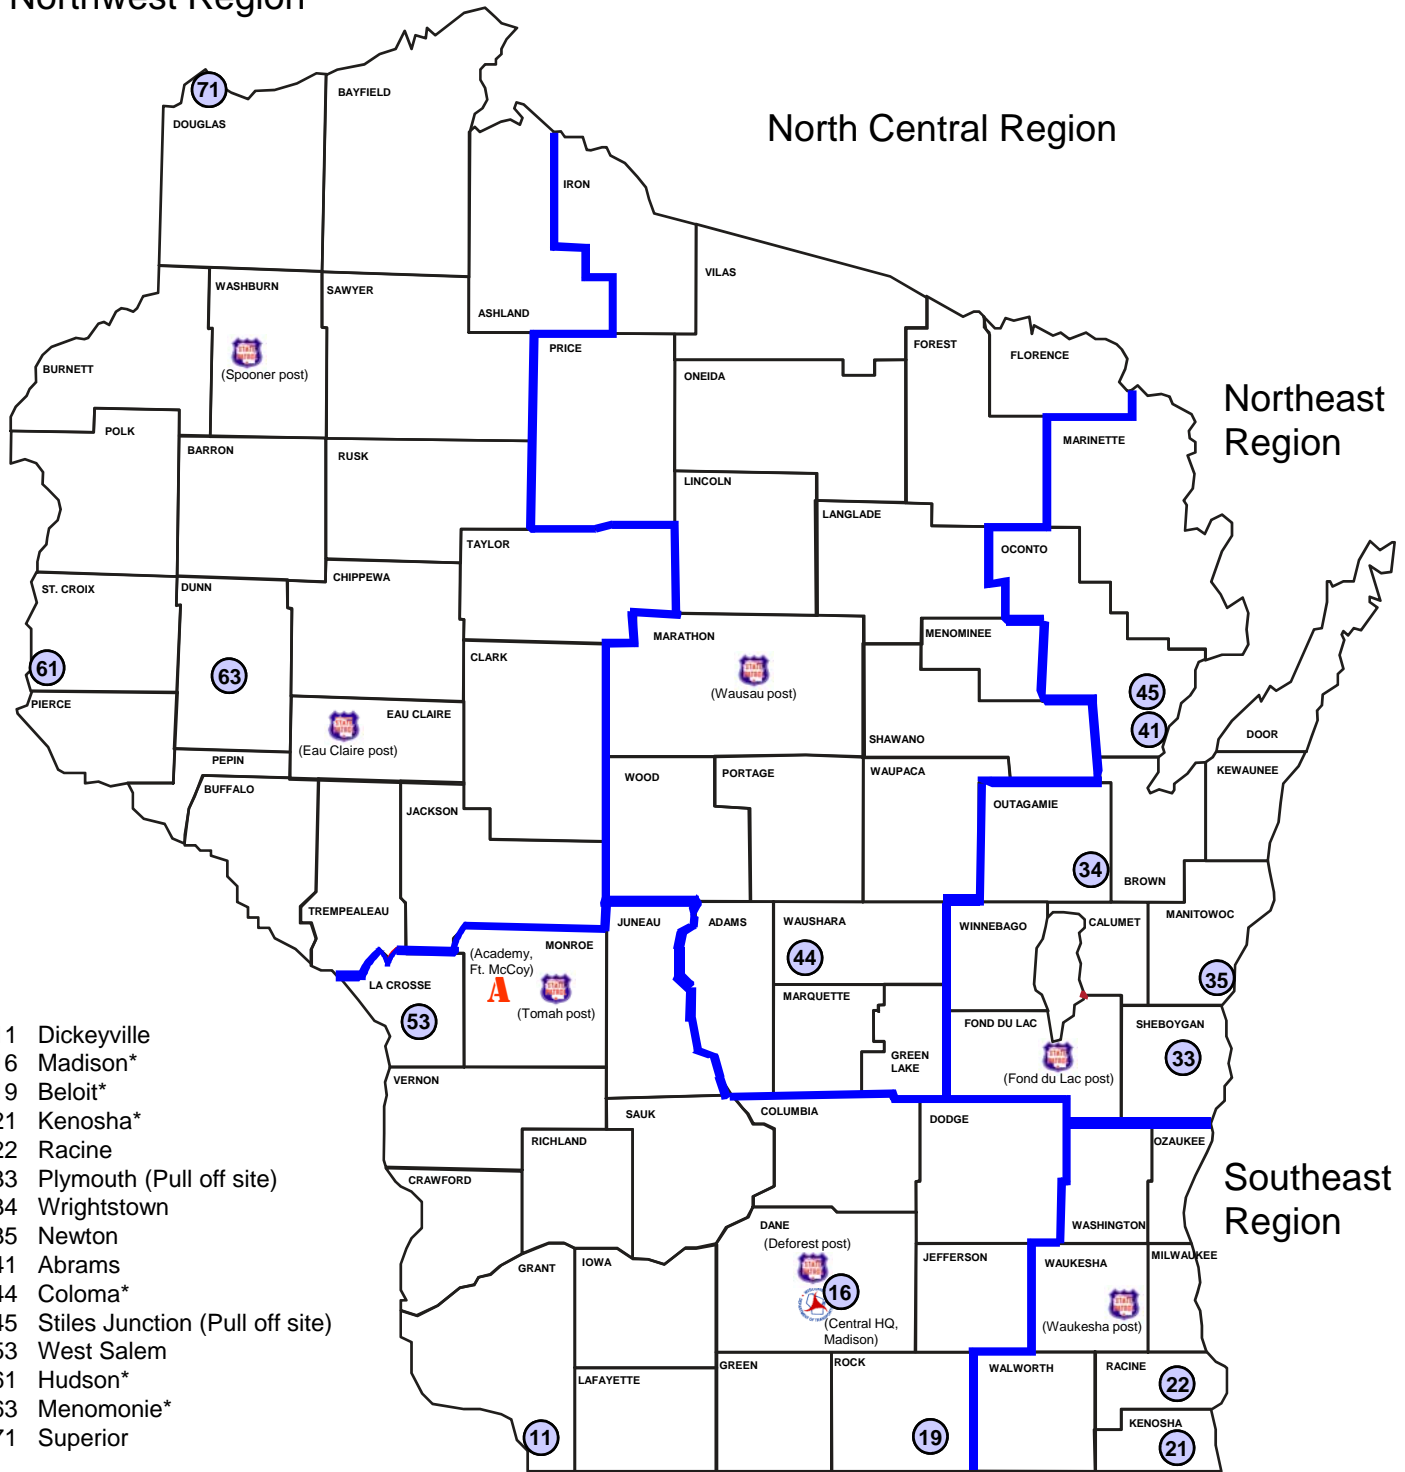

Wisconsin State Patrol Safety and Weight Enforcement Facilities

Northwest Region

North Central Region

Northeast Region

Southeast Region

Southwest Region

- 11 Dickeyville
- 16 Madison*
- 19 Beloit*
- 21 Kenosha*
- 22 Racine
- 33 Plymouth (Pull off site)
- 34 Wrightstown
- 35 Newton
- 41 Abrams
- 44 Coloma*
- 45 Stiles Junction (Pull off site)
- 53 West Salem
- 61 Hudson*
- 63 Menomonie*
- 71 Superior

* Weigh-in-motion