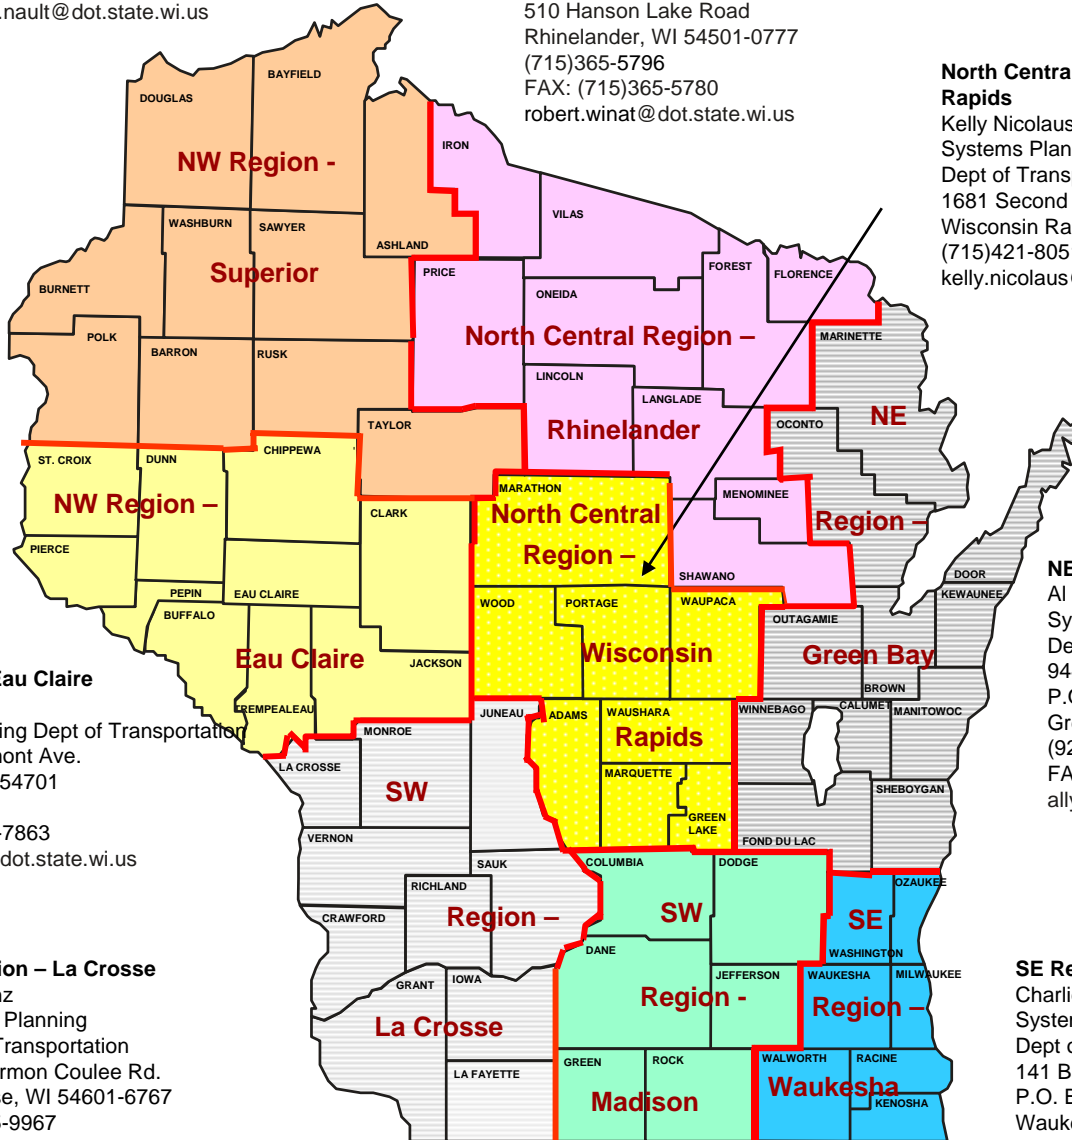

WisDOT Land Division Reviewers

NW Region - Superior

Kathy Nault
Systems Planning Dept of Transportation
1701 N. 4th St.
Superior, WI 54880
(715)392-7944
FAX: (715)392-7863
kathryn.nault@dot.state.wi.us

North Central Region - Rhinelander

Bob Winat
Dept of Transportation
510 Hanson Lake Road
Rhinelander, WI 54501-0777
(715)365-5796
FAX: (715)365-5780
robert.winat@dot.state.wi.us

North Central Region - Wisconsin Rapids

Kelly Nicolaus
Systems Planning
Dept of Transportation
1681 Second Avenue South
Wisconsin Rapids, WI 54495-4722
(715)421-8051 FAX: (715)421-8024
kelly.nicolaus@dot.state.wi.us

NW Region - Eau Claire

Kathy Nault
Systems Planning Dept of Transportation
718 W. Clairemont Ave.
Eau Claire, WI 54701
(715)392-7944
FAX: (715)392-7863
kathryn.nault@dot.state.wi.us

NE Region - Green Bay

Al Page
Systems Planning
Dept of Transportation
944 Vanderperren Way
P.O. Box 28080
Green Bay, WI 54304-0080
(920)492-5681
FAX: (920)492-5711
allyn.page@dot.state.wi.us

SW Region - La Crosse

Mike Lenz
Systems Planning
Dept of Transportation
3550 Mormon Coulee Rd.
La Crosse, WI 54601-6767
(608)785-9967
FAX: (608)785-9969
michael.lenz@dot.state.wi.us

SE Region - Waukesha

Charlie Gilbertson
Systems Planning
Dept of Transportation
141 Barstow Street
P.O. Box 798
Waukesha, WI 53187-0789
(262)548-6704
FAX: (262)548-8655
charles.gilbertson@dot.state.wi.us

SW Region - Madison

Lori Hornbeck-Braund
Systems Planning
Dept of Transportation
2101 Wright Street
Madison, WI 53704
(608)246-3826
FAX: (608)246-3819
lori.hornbeck-braund@dot.state.wi.us

WisDOT Central Office (Madison)

Michael Roach
Dept of Transportation
4802 Sheboygan Ave. Rm. 501
P.O. Box 7916
Madison, WI 53707-7916
(608)266-2372
FAX: (608)267-1862
michael.roach@dot.state.wi.us