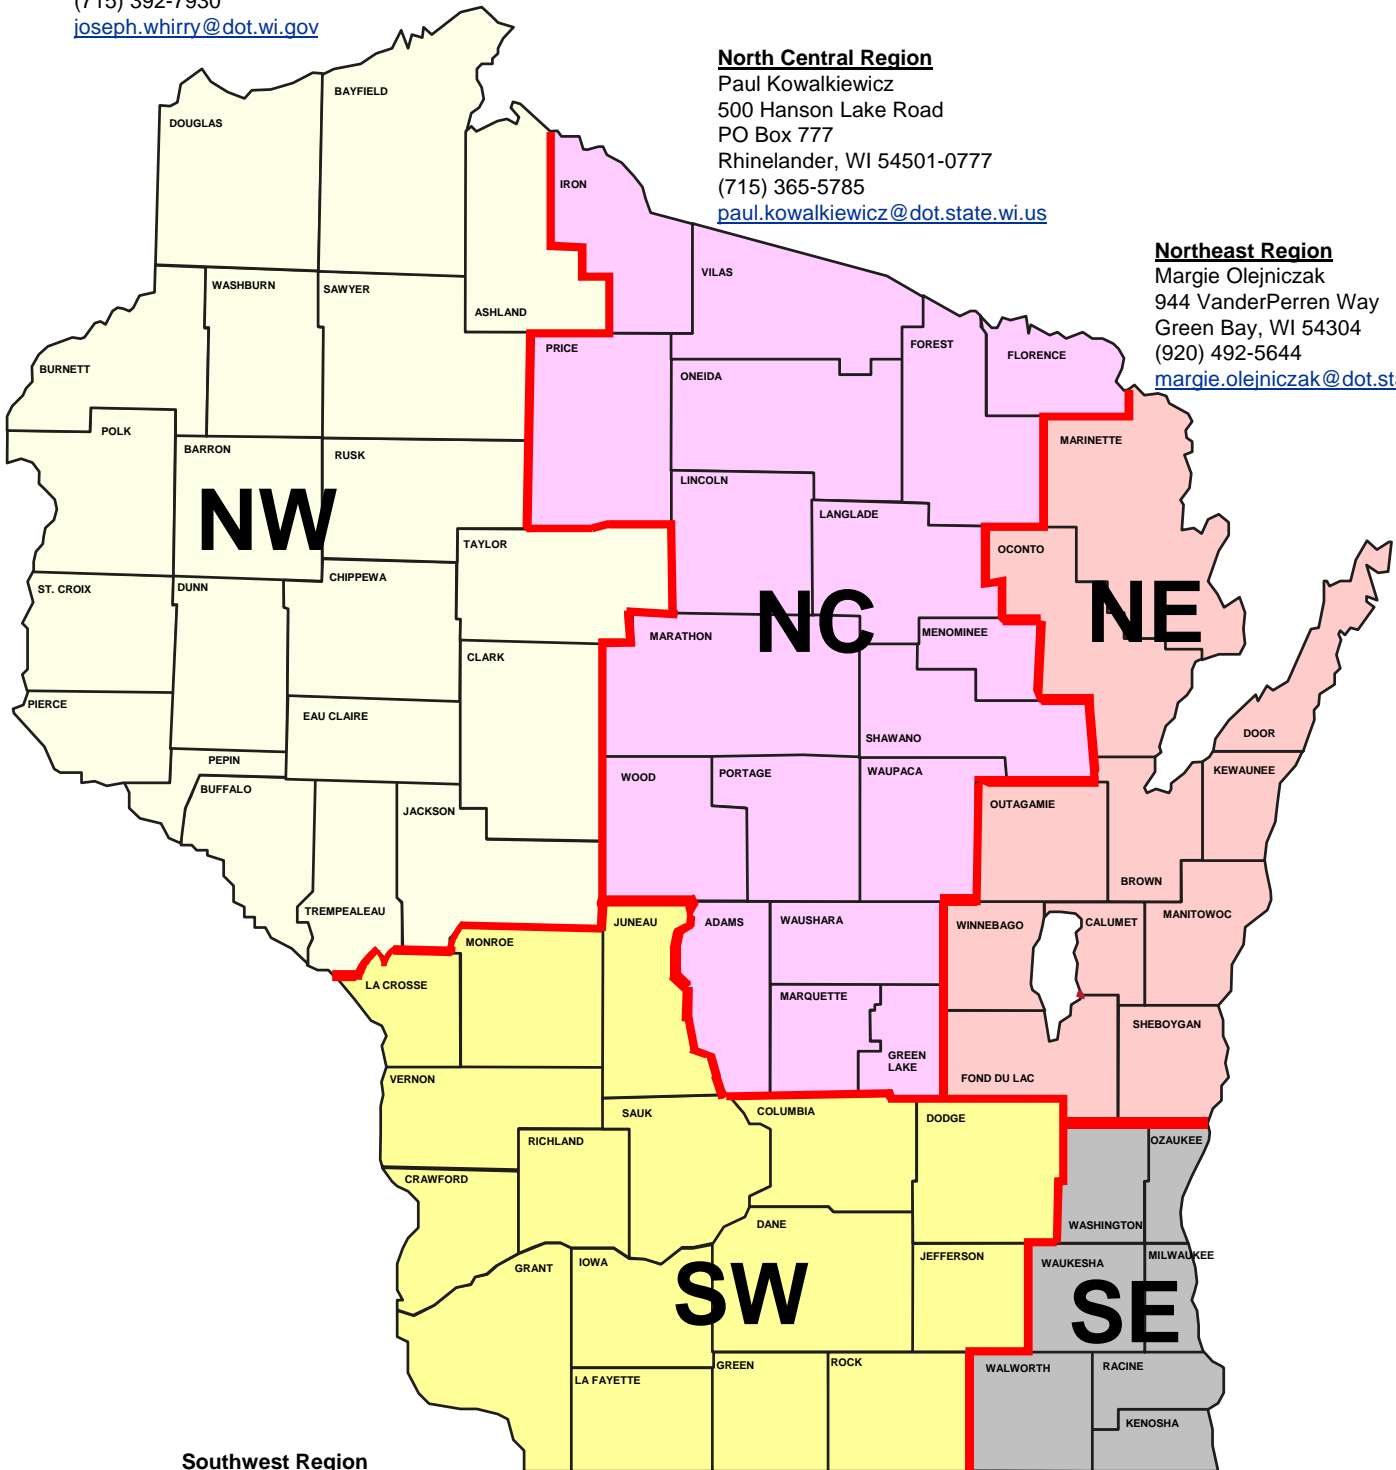

Maintenance Section Contact Personnel for Road Salt Inventory and Storage

Northwest Region

Joe Whirry
1701 N. 4th Street
Superior, WI 54880
(715) 392-7930
joseph.whirry@dot.wi.gov

North Central Region

Paul Kowalkiewicz
500 Hanson Lake Road
PO Box 777
Rhineland, WI 54501-0777
(715) 365-5785
paul.kowalkiewicz@dot.state.wi.us

Northeast Region

Margie Olejniczak
944 VanderPerren Way
Green Bay, WI 54304
(920) 492-5644
margie.olejniczak@dot.state.wi.us

Southwest Region

Jamie Grainger
2101 Wright St.
Madison, WI 53704-2583
(608) 246-7915
jamie.grainger@dot.state.wi.us