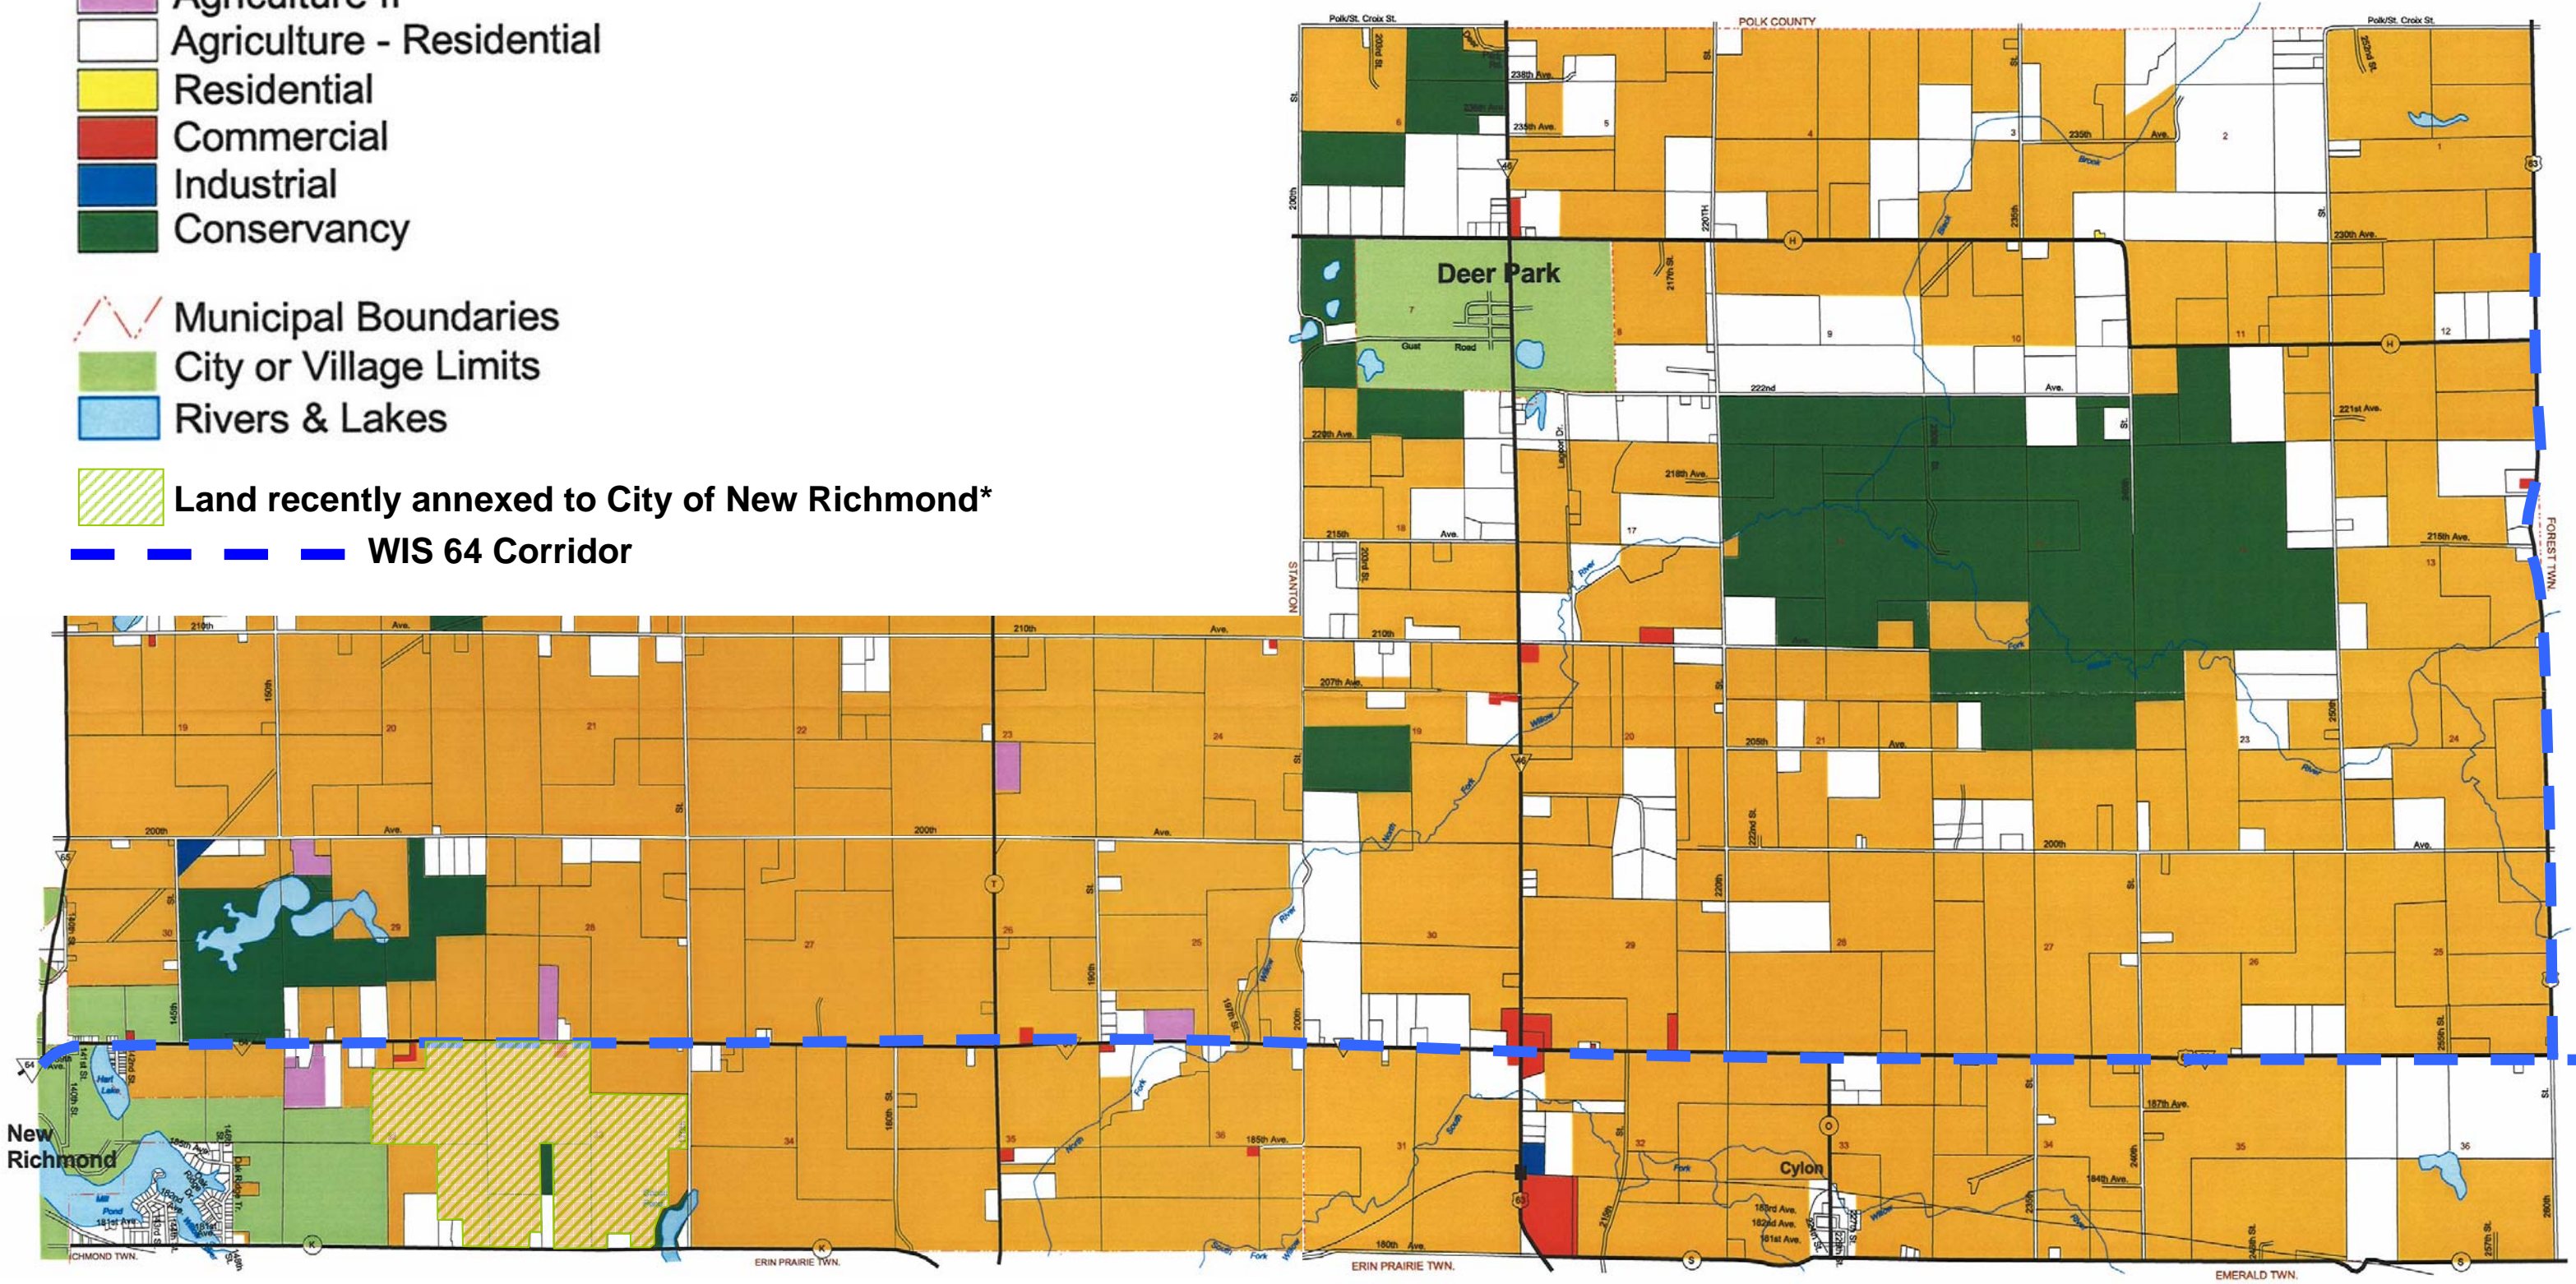

LEGEND

- Agriculture
- Agriculture II
- Agriculture - Residential
- Residential
- Commercial
- Industrial
- Conservancy

Municipal Boundaries

City or Village Limits

Rivers & Lakes

Land recently annexed to City of New Richmond*

WIS 64 Corridor

Source: St. Croix County Planning Department, Update: 12/2003
 * Newly annexed land based on City of New Richmond Zoning Map: 3/7/2005

Figure 5.01-2 Town of Stanton and Town of Cylon Official Zoning