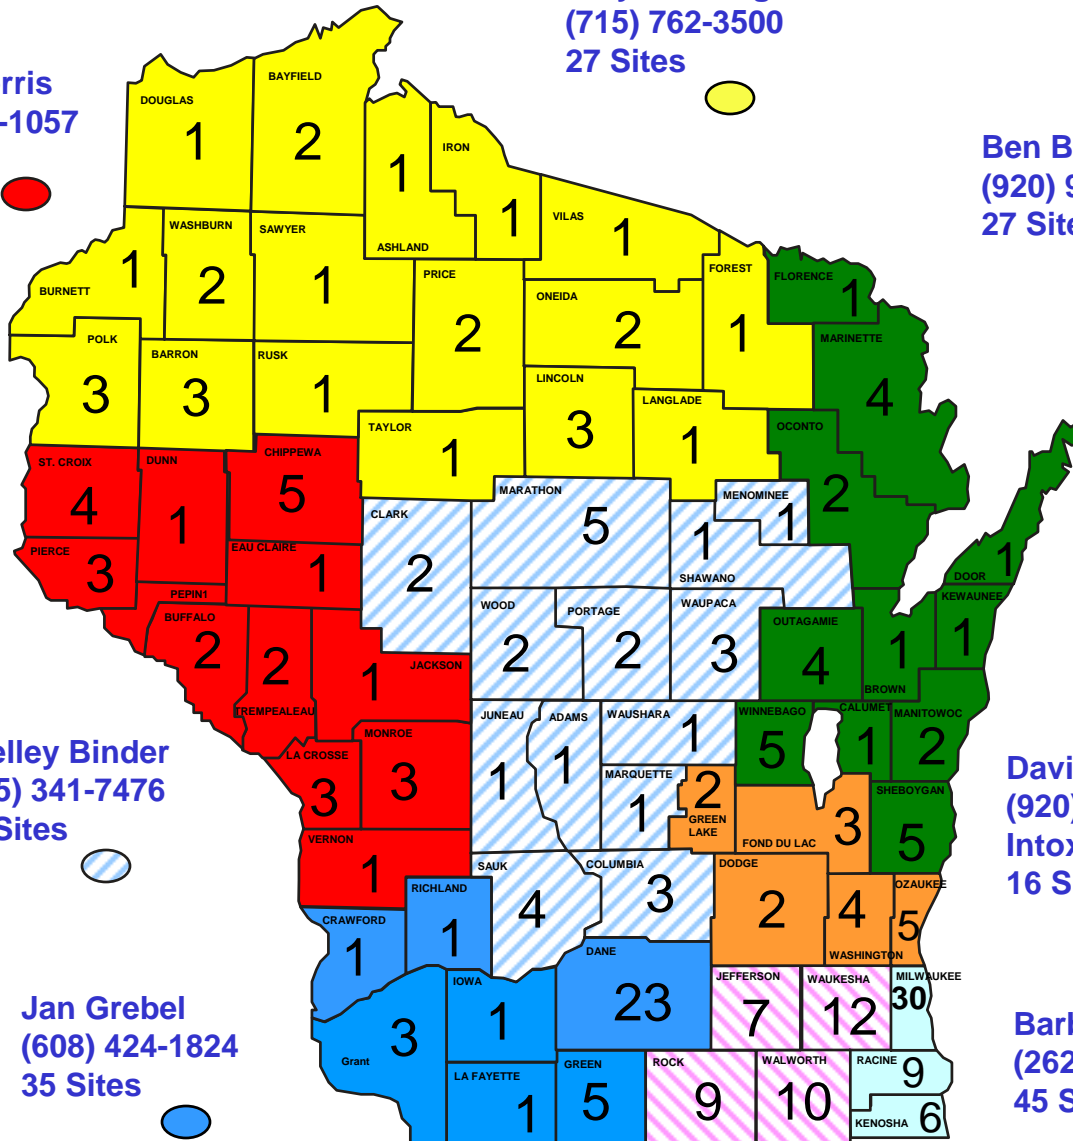

WISCONSIN STATE PATROL CHEMICAL TESTING SITES

(The number in each county refers to the number of testing sites in that county)

Marty Morris
(715) 831-1057
27 Sites

Amy Henning
(715) 762-3500
27 Sites

Ben Boese
(920) 997-1506
27 Sites