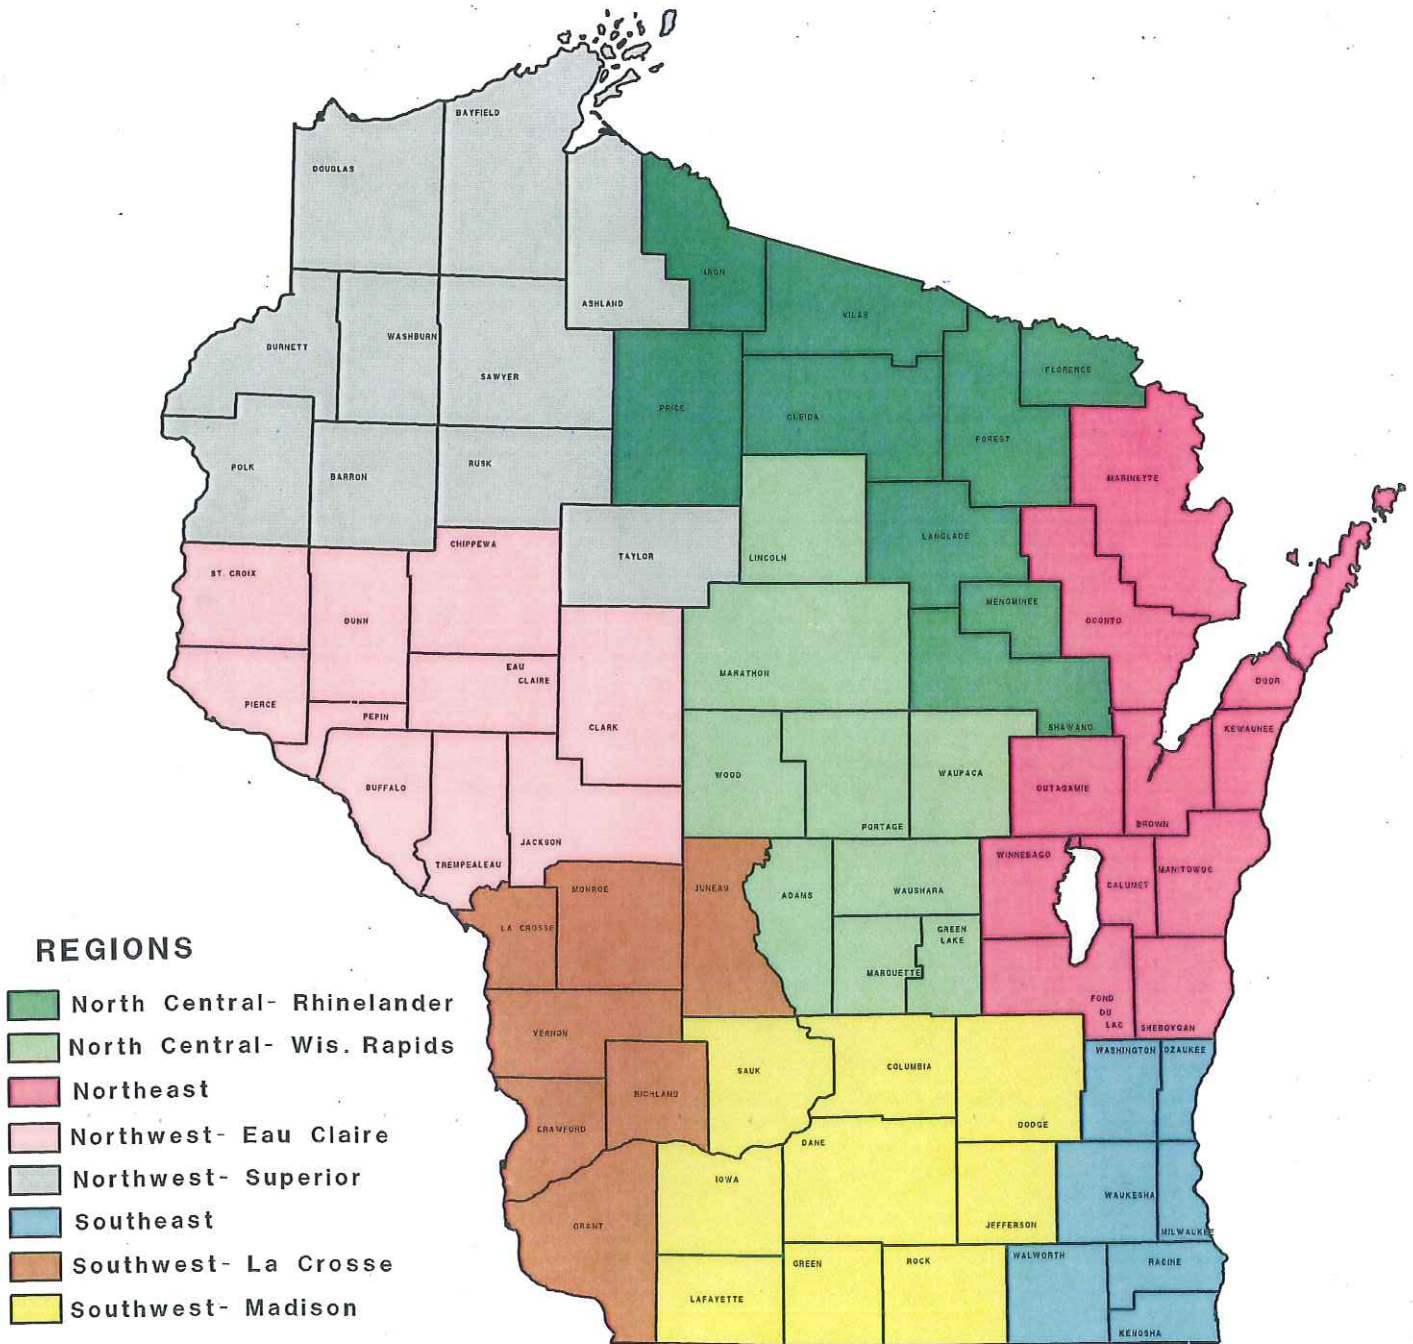

Questions on the layout of Rustic Road Signing?

WisDOT Region and Sub-Region Contacts

<u>Region Location</u>	<u>Region Contact</u>	<u>Phone Number</u>
SW Region (Madison)	Pat Ploc	608) 219-5621
SW Region (LaCrosse)	Iver Peterson	(608) 785-9060
SE Region (Waukesha)	Dennis Newton	(414) 266-1165
NC Region (Wis. Rapids)	George Nicolaus	(715) 421-8006
NC Region (Rhinelander)	Glen Wewasson	(715) 365-5777
NE Region (Green Bay)	Mike Frewerd	(920) 492-5653
NW Region (Eau Claire)	Becky Drout	(715) 839-3786
NW Region (Spooner)	Brian Richardson	(715) 635-4968